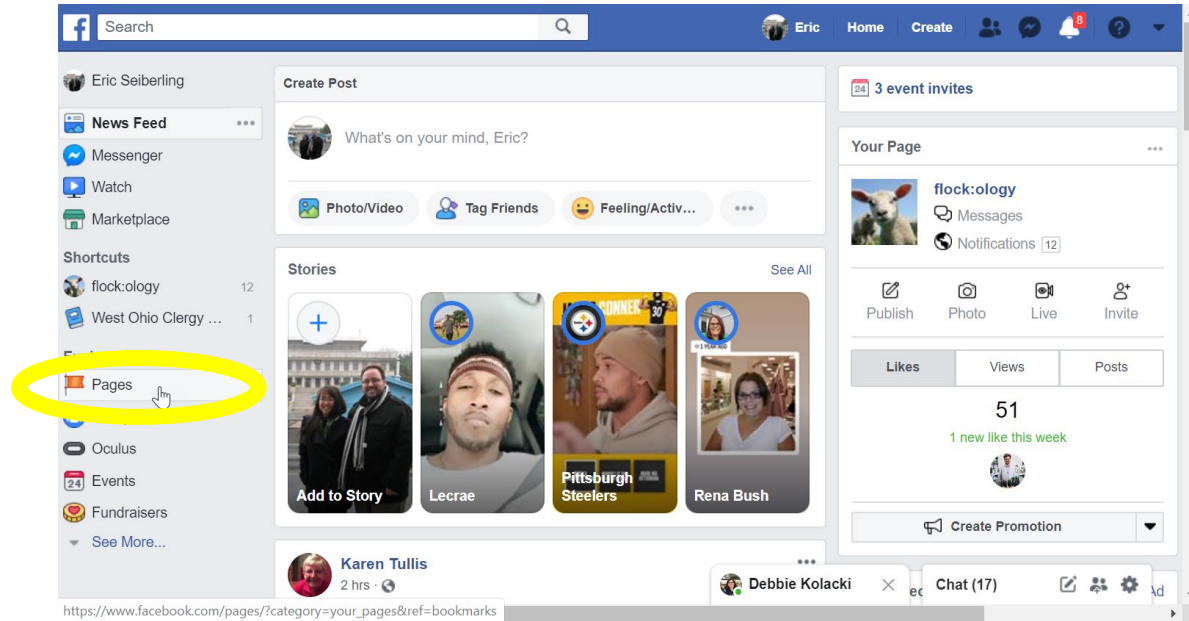

Set up a Facebook Page

© 2019 Broken Sheep LLC. All rights reserved.