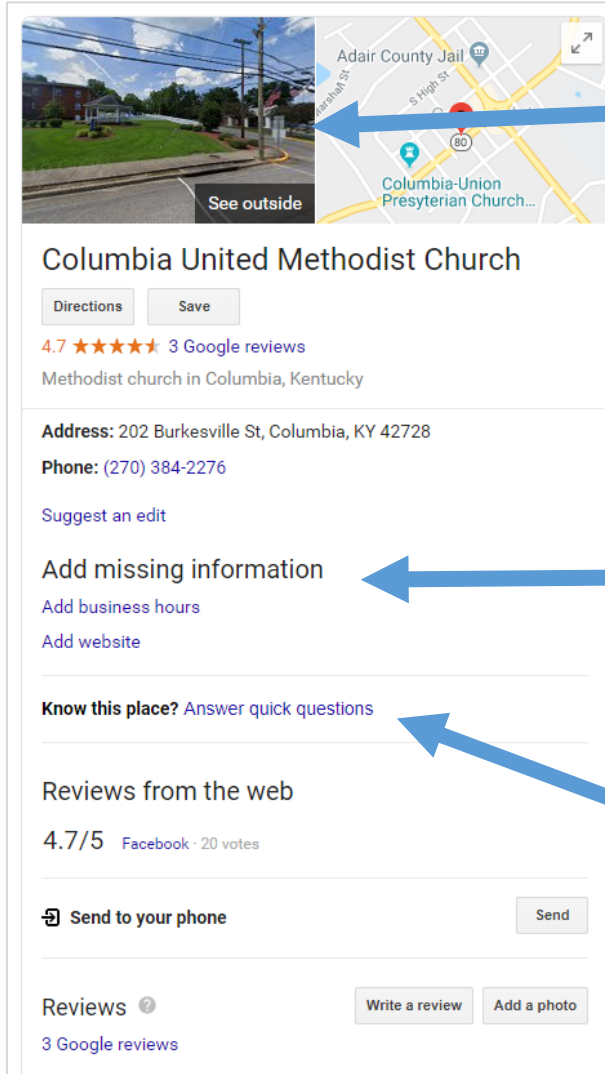

Fill Out Your Listing Completely!!!

Add pictures of the building and the people (with appropriate care.)

Business Hours, Contact Info and website are Important!

Create Q&As for key questions visitors may have.