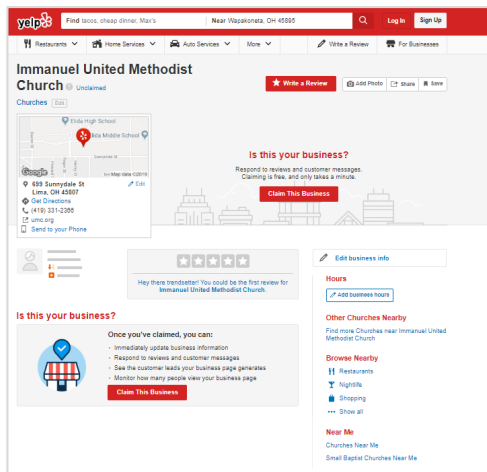

Go to [Google Help](#) for the [detailed walkthrough](#).

Fill Out Your Listing Completely!!!

Add pictures of the building and the people (with appropriate care.)

Business Hours, Contact Info and website are Important!

Create Q&As for key questions visitors may have.

How to add Q&A's

2 Click on Ask A Question

3 After logging in with an email not attached to your church, ask questions relevant to visitors.

4 Once done asking questions, close the incognito browser, log back into church account and answer the questions.

1 Open an incognito window.

Make sure to add reviews!

- Fill out reviews on Google, Facebook & Yelp.
- Encourage reviews from members & regular attenders (including pictures)

- Christmas & Easter
- Outreach events
- Church Anniversaries
- New Members Classes